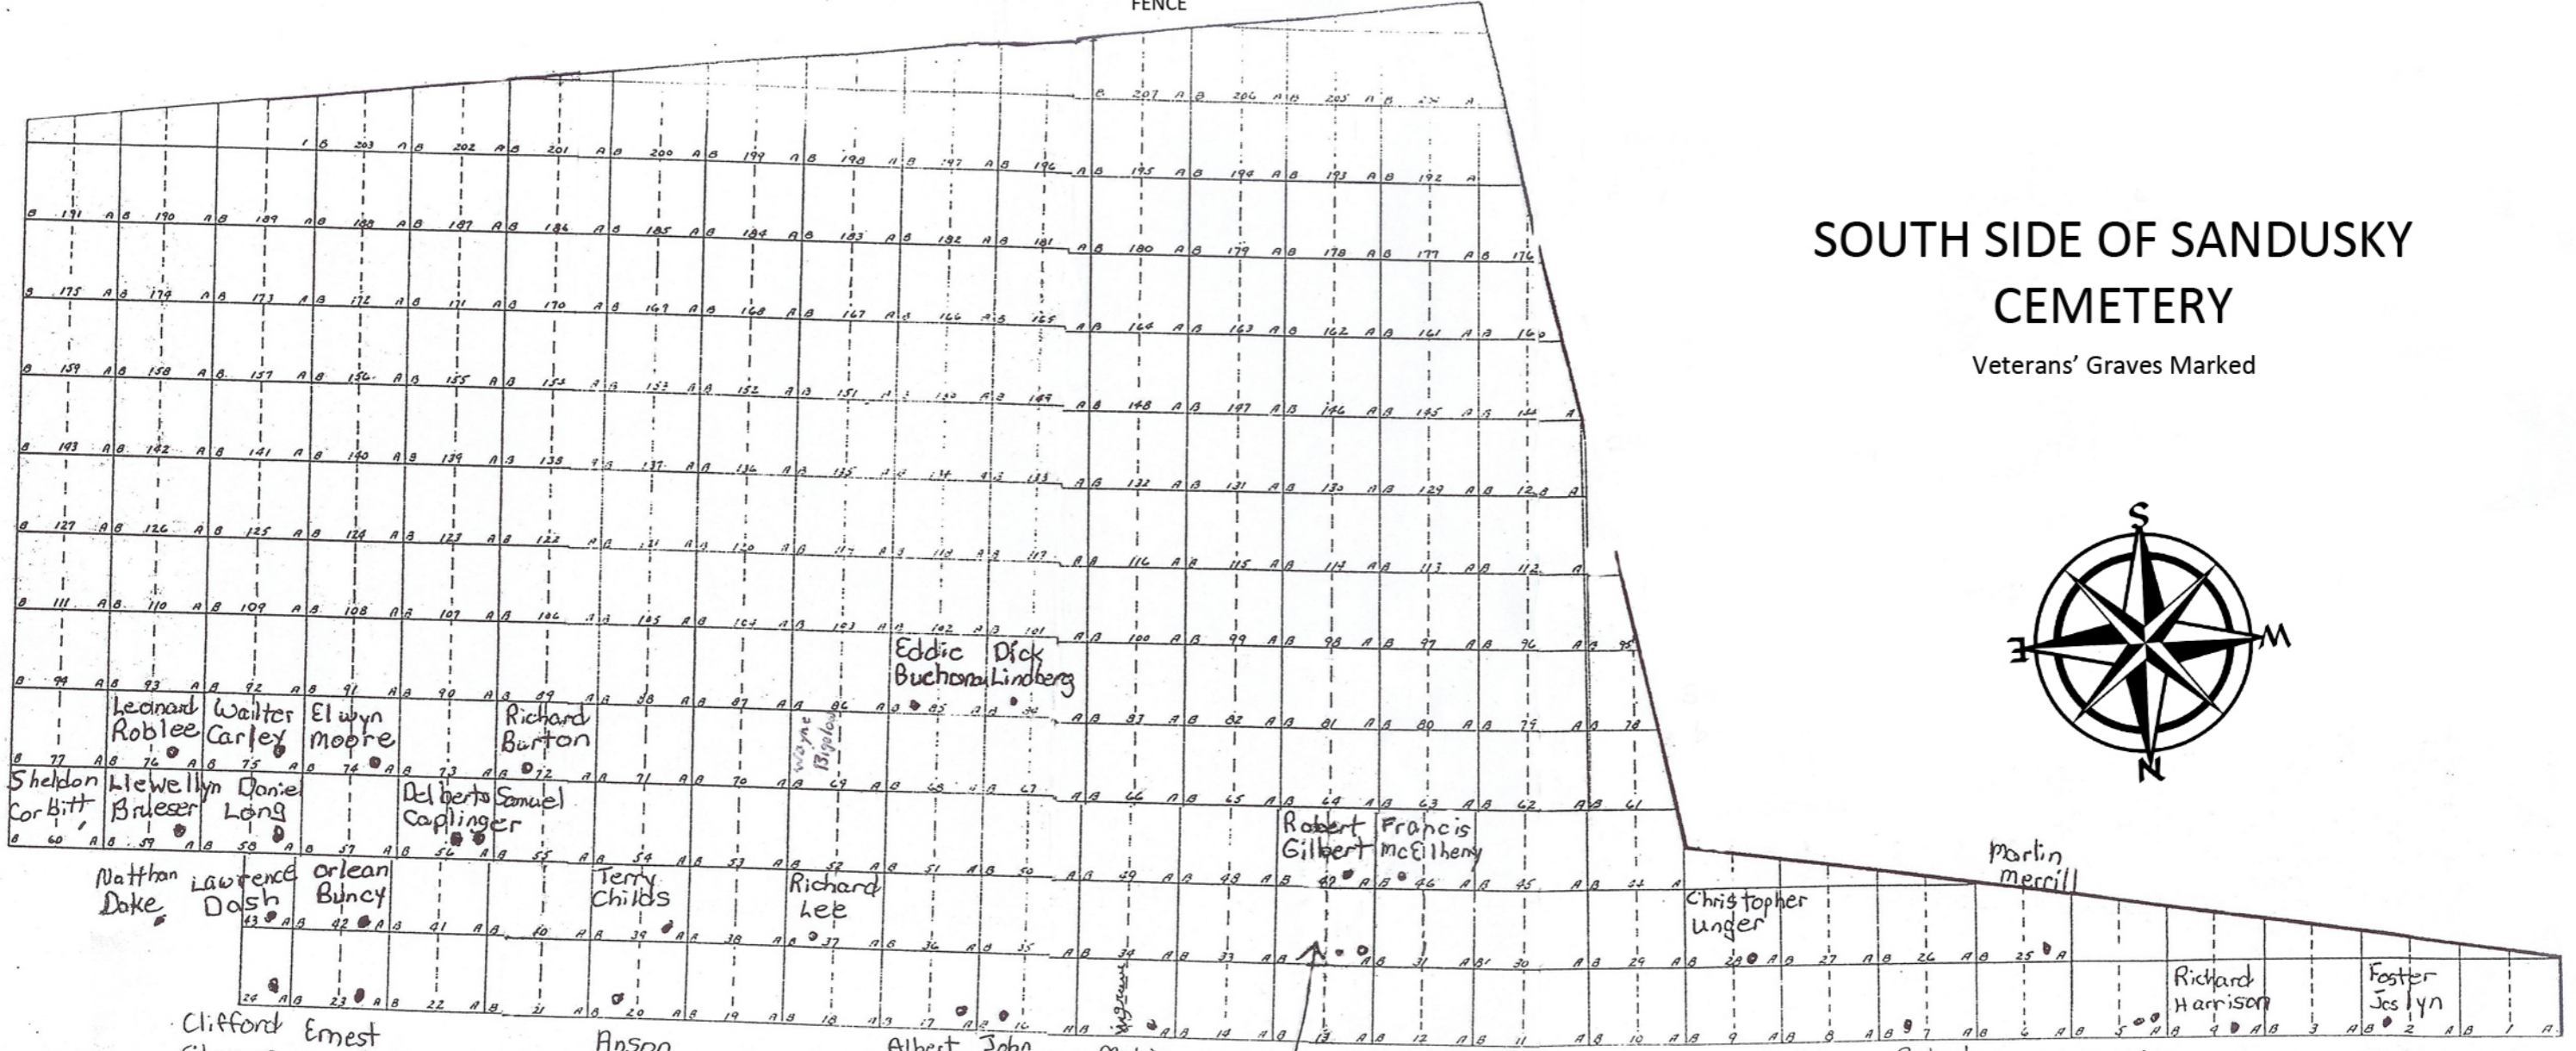

# SOUTH SIDE OF SANDUSKY CEMETERY

Veterans' Graves Marked

EAST

NORTH

TREE LINE